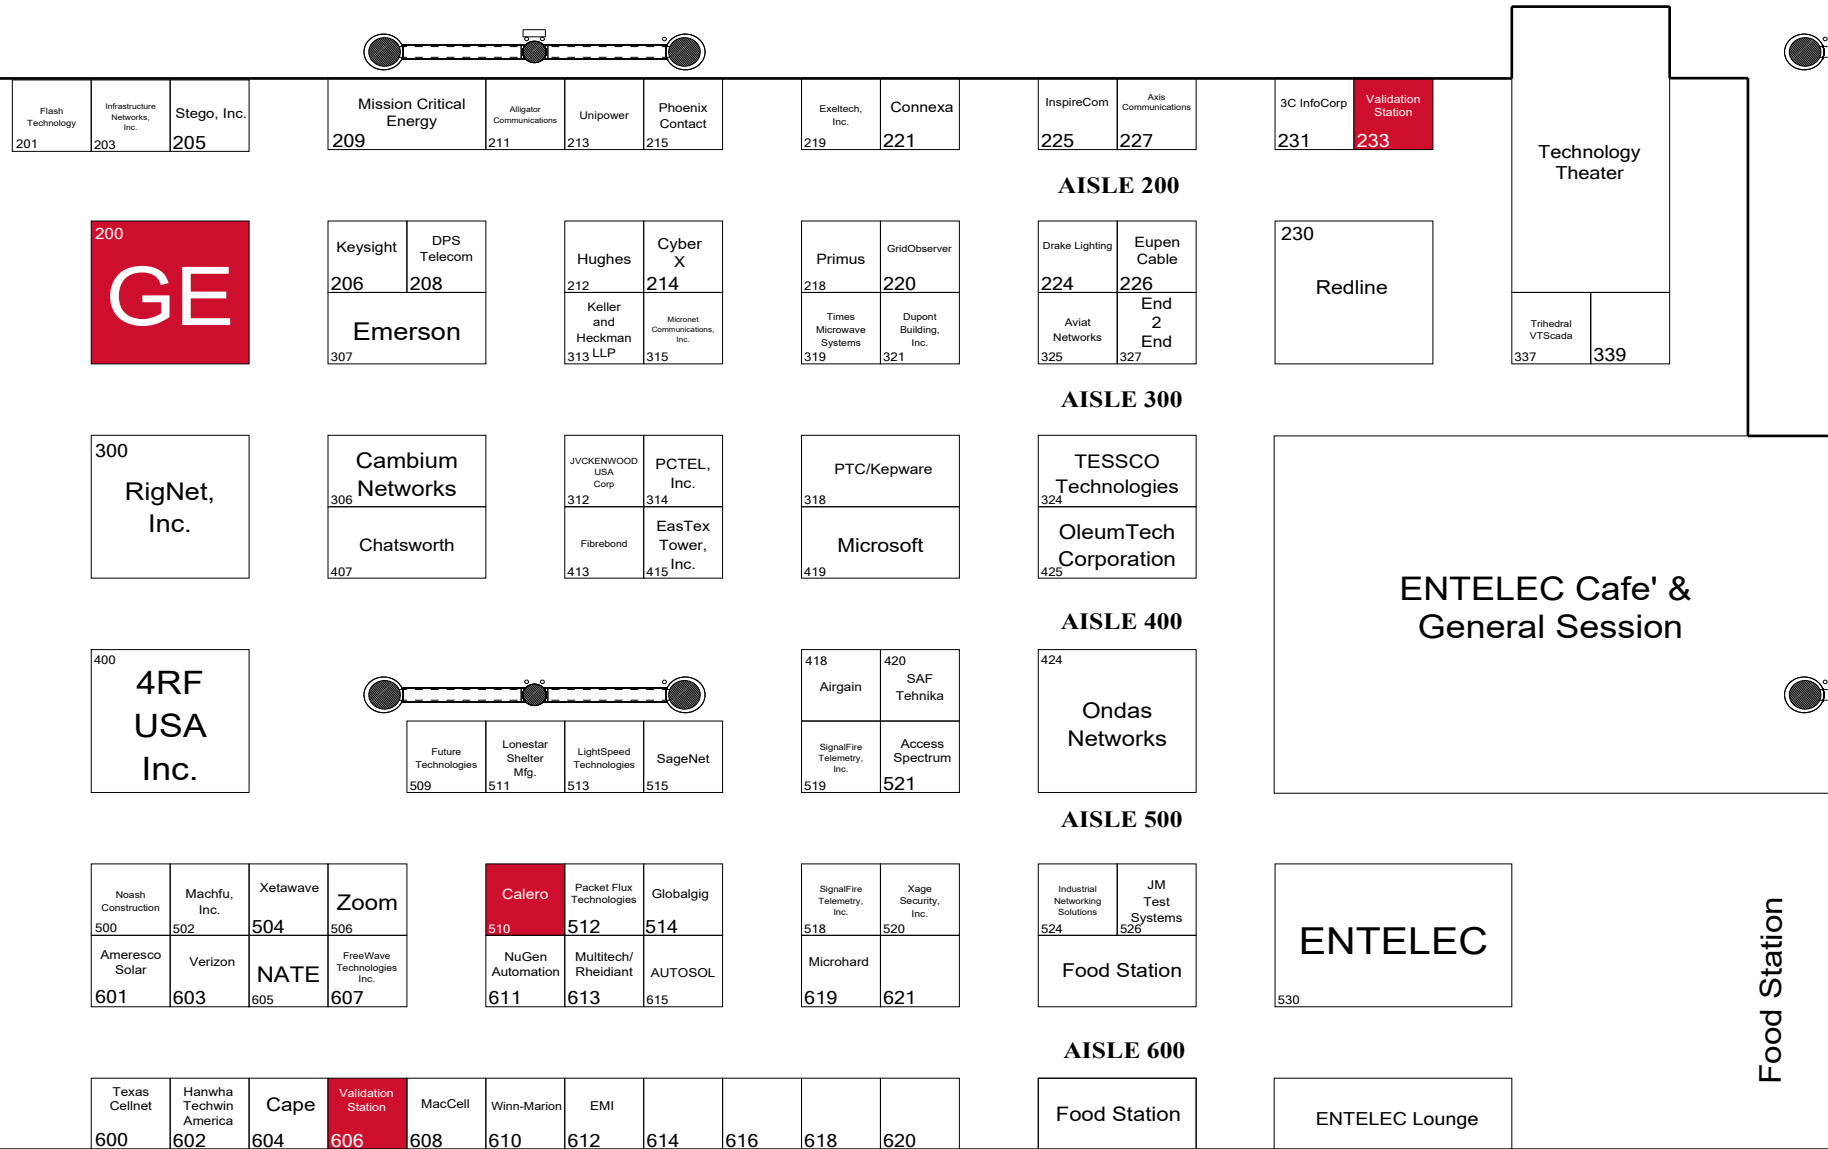

ENTELEC

conference & expo

Hall B3 Floorplan

April 23-25, 2019 | George R. Brown Convention Center | Houston, Texas

Registration

ENTRANCE

Out to Education

Entrance Hall B3

Validation Stations